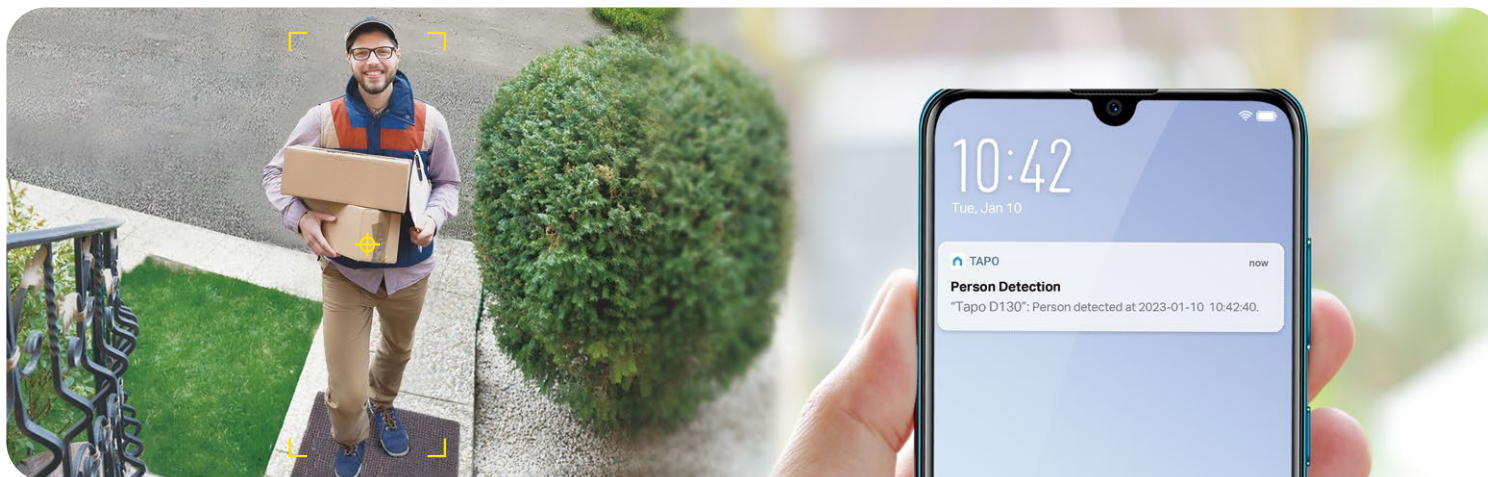

### Head-to-Toe View

Receive head-to-toe views even when visitors stand too close to the doorbell with a 180° ultra-wide diagonal FOV and 4:3 aspect ratio—no more cropped images and lost details like with a traditional 16:9 aspect ratio and 160° field of view.

### Smart AI Detection and Notifications

Smart AI identifies people, packages, pets, and vehicles, notifying users as needed.